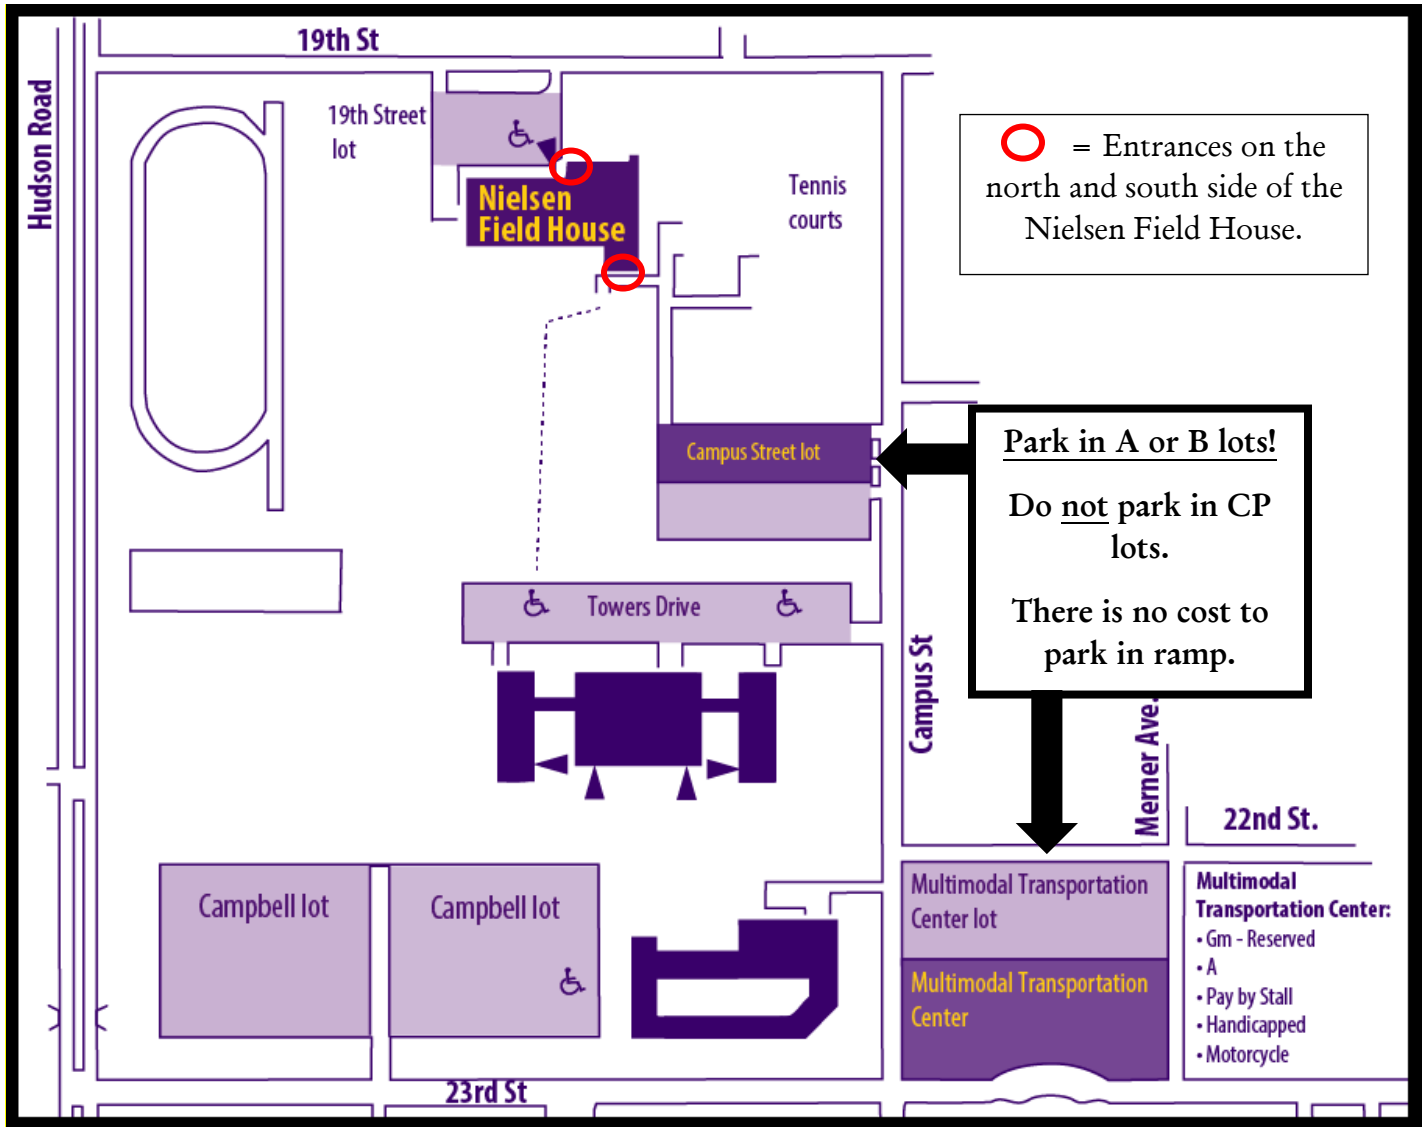

UNI Teacher Fair

Parking/Map

Nielsen Field House
1400 W 19th St, Cedar Falls, IA 50613

Parking

There are four parking options:

- 1) Lot directly in front of NFH
- 2) Side streets
- 3) The A or B lot just north of the residential towers
- 4) The Multimodal Transportation Center